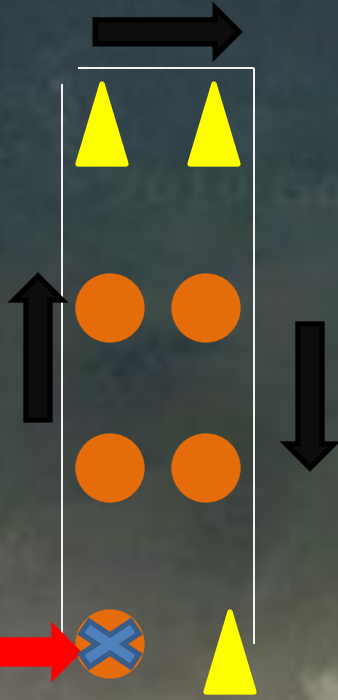

TOWN OF HUNTINGTON

Start in water
waist deep

Carpet

TRANSITION
AREA

La Casa
Cafe

Waterview St W

St W